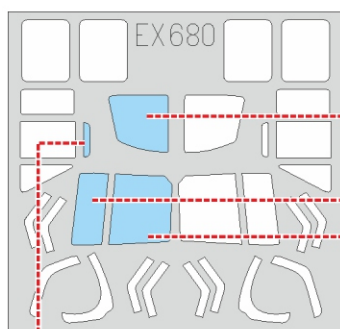

UH-1N

EX 680

for kit **KITTY HAWK**

scale **1/48**

LIQUID MASK

LIQUID MASK

OUTSIDE

OUTSIDE