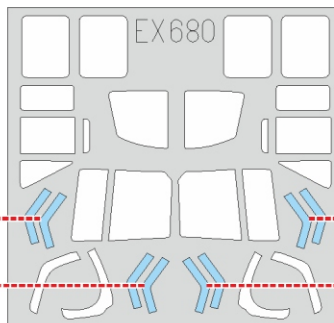

UH-1N

EX 680

for kit **KITTY HAWK**

scale **1/48**

LIQUID MASK

LIQUID MASK

OUTSIDE

OUTSIDE