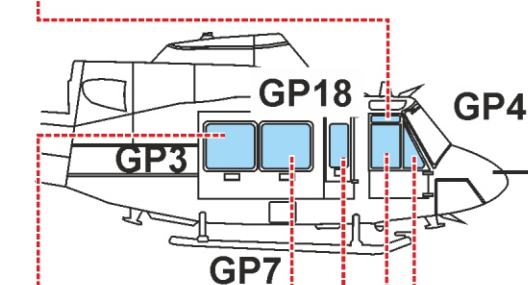

UH-1N

EX 680

for kit **KITTY HAWK**

scale **1/48**

LIQUID MASK

LIQUID MASK

OUTSIDE

OUTSIDE