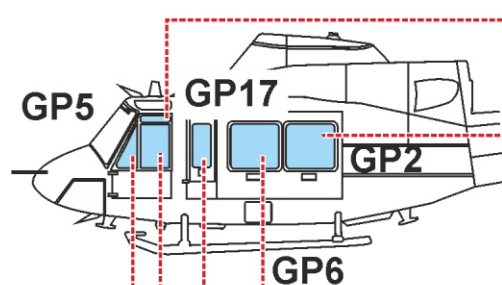

UH-1N

EX 680

for kit **KITTY HAWK**

scale **1/48**

LIQUID MASK

LIQUID MASK

OUTSIDE

OUTSIDE