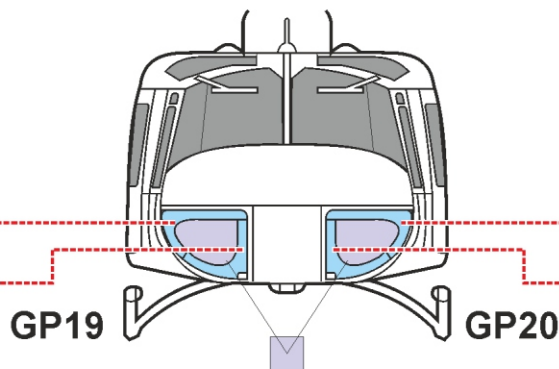

UH-1N

EX 680

for kit **KITTY HAWK**

scale **1/48**

LIQUID MASK

LIQUID MASK

OUTSIDE

OUTSIDE