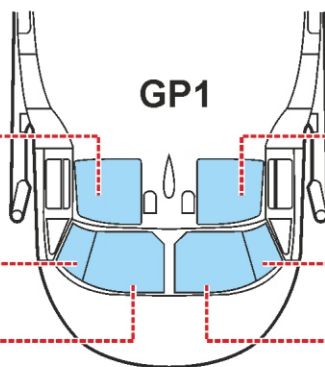

UH-1N

EX 680

for kit **KITTY HAWK**

scale **1/48**

LIQUID MASK

LIQUID MASK

OUTSIDE

OUTSIDE