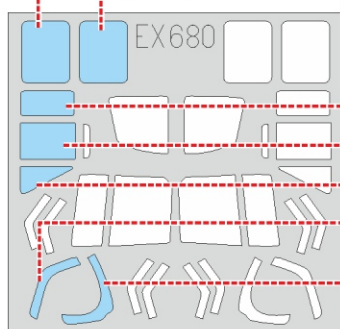

UH-1N

EX 680

for kit **KITTY HAWK**

scale **1/48**

LIQUID MASK

LIQUID MASK

OUTSIDE

OUTSIDE