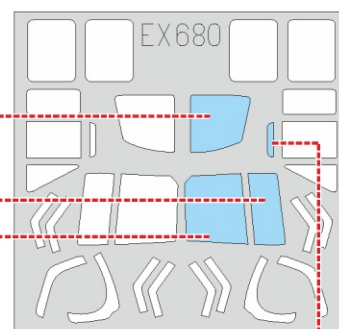

UH-1N

EX 680

for kit **KITTY HAWK**

scale **1/48**

LIQUID MASK

LIQUID MASK

OUTSIDE

OUTSIDE