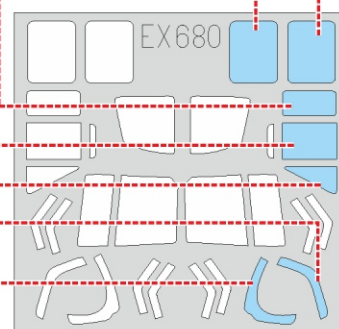

UH-1N

EX 680

for kit **KITTY HAWK**

scale **1/48**

LIQUID MASK

LIQUID MASK

OUTSIDE

OUTSIDE